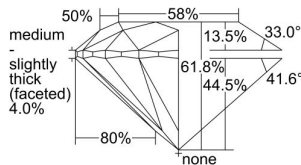

GIA®

FACSIMILE

GIA REPORT 6485980276

Verify this report at GIA.edu

GIA NATURAL DIAMOND DOSSIER®

April 03, 2024
GIA Report Number **6485980276**
Shape and Cutting Style ..... **Round Brilliant**
Measurements ..... **4.84 - 4.87 x 3.00 mm**

GRADING RESULTS

Carat Weight ..... **0.43 carat**
Color Grade ..... **I**
Clarity Grade **VVS2**
Cut Grade ..... **Excellent**

ADDITIONAL GRADING INFORMATION

Polish ..... **Excellent**
Symmetry ..... **Excellent**
Fluorescence ..... **Medium Blue**
Clarity Characteristics..... **Cloud, Needle, Pinpoint**
Inscription(s): **GIA 6485980276**

PROPORTIONS

Profile to actual proportions

GRADING SCALES

GIA COLOR SCALE	GIA CLARITY SCALE	GIA CUT SCALE	
D	FLAWLESS	EXCELLENT	
E	INTERNALLY FLAWLESS		
F		VVS₁	VERY GOOD
G	VVS₂		
H	VS₁	GOOD	
I	VS₂		
J	SI₁	FAIR	
K	SI₂		
L	I₁	POOR	
M	I₂		
N	I₃		
O			
P			
Q			
R			
S			
T			
U			
V			
W			
X			
Y			
Z