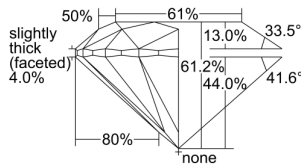

GIA®

FACSIMILE

GIA REPORT 6485962293

Verify this report at GIA.edu

GIA NATURAL DIAMOND DOSSIER®

April 01, 2024
GIA Report Number **6485962293**
Shape and Cutting Style ..... **Round Brilliant**
Measurements ..... **5.13 - 5.15 x 3.14 mm**

GRADING RESULTS

Carat Weight ..... **0.51 carat**
Color Grade ..... **D**
Clarity Grade **VS1**
Cut Grade ..... **Excellent**

ADDITIONAL GRADING INFORMATION

Polish ..... **Excellent**
Symmetry ..... **Excellent**
Fluorescence ..... **Medium Blue**
Clarity Characteristics..... **Crystal, Needle, Pinpoint**
Inscription(s): **GIA 6485962293**

PROPORTIONS

Profile to actual proportions

GRADING SCALES

GIA COLOR SCALE	GIA CLARITY SCALE	GIA CUT SCALE	
D	FLAWLESS	EXCELLENT	
E	INTERNALLY FLAWLESS		
F		VVS₁	VERY GOOD
G	VVS₂		
H	VS₁	GOOD	
I	VS₂		
J	SI₁	FAIR	
K	SI₂		
L	I₁	POOR	
M	I₂		
N	I₃		
O			
P			
Q			
R			
S			
T			
U			
V			
W			
X			
Y			
Z