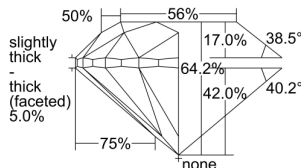

GIA®

FACSIMILE

GIA REPORT 6485959640

Verify this report at GIA.edu

GIA NATURAL DIAMOND DOSSIER®

March 29, 2024
GIA Report Number **6485959640**
Shape and Cutting Style ..... **Round Brilliant**
Measurements ..... **5.54 - 5.59 x 3.57 mm**

GRADING RESULTS

Carat Weight ..... **0.71 carat**
Color Grade ..... **G**
Clarity Grade **S12**
Cut Grade ..... **Very Good**

ADDITIONAL GRADING INFORMATION

Polish ..... **Excellent**
Symmetry ..... **Very Good**
Fluorescence ..... **None**
Clarity Characteristics..... **Crystal, Cloud**
Inscription(s): **GIA 6485959640**

PROPORTIONS

Profile to actual proportions

GRADING SCALES

GIA COLOR SCALE	GIA CLARITY SCALE	GIA CUT SCALE	
D	FLAWLESS	EXCELLENT	
E	INTERNALLY FLAWLESS		
F		VVS₁	VERY GOOD
G	VVS₂		
H	VS₁	GOOD	
I	VS₂		
J	S1₁	FAIR	
K	S1₂		
L	I₁	POOR	
M	I₂		
N	I₃		
O			
P			
Q			
R			
S			
T			
U			
V			
W			
X			
Y			
Z