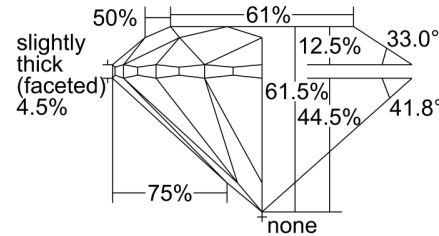

GIA NATURAL DIAMOND GRADING REPORT

March 29, 2024
GIA Report Number 6485942441
Shape and Cutting Style ..... Round Brilliant
Measurements ..... 6.57 - 6.62 x 4.06 mm

GRADING RESULTS

Carat Weight ..... 1.09 carat
Color Grade ..... G
Clarity Grade VS1
Cut Grade ..... Excellent

ADDITIONAL GRADING INFORMATION

Polish ..... Excellent
Symmetry ..... Excellent
Fluorescence ..... None
Inscription(s): GIA 6485942441

Comments: Additional clouds are not shown. Pinpoints are not shown.

PROPORTIONS

Profile to actual proportions