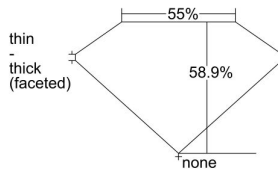

GIA®

FACSIMILE

GIA REPORT 6485937101

Verify this report at GIA.edu

GIA NATURAL DIAMOND DOSSIER®

March 28, 2024
GIA Report Number **6485937101**
Shape and Cutting Style ..... **Heart Brilliant**
Measurements ..... **4.42 x 5.15 x 3.03 mm**

GRADING RESULTS

Carat Weight ..... **0.40 carat**
Color Grade ..... **E**
Clarity Grade **VVS1**

ADDITIONAL GRADING INFORMATION

Polish ..... **Excellent**
Symmetry ..... **Very Good**
Fluorescence ..... **Faint**
Clarity Characteristics ..... **Feather**
Inscription(s): **GIA 6485937101**

PROPORTIONS

Profile not to actual proportions

GRADING SCALES

GIA COLOR SCALE		GIA CLARITY SCALE			
COLORLESS	D	VERY VERY SLIGHTLY INCLUDED	FLAWLESS		
	E		INTERNALLY FLAWLESS		
	F	VERY SLIGHTLY INCLUDED	VVS₁		
	G		VVS₂		
	H		VS₁		
	NEAR COLORLESS	I	SLIGHTLY INCLUDED	VS₂	
		J		SI₁	
		FAINT	K	INCLUDED	SI₂
			L		I₁
			M		I₂
VERT LIGHT	N	INCLUDED	I₃		
	O				
	P				
	Q				
	R				
LIGHT	S				
	T				
	U				
	V				
	W				
X					
Y					
Z