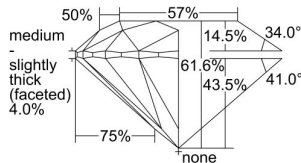

GIA®

FACSIMILE

GIA REPORT 6485934123

Verify this report at GIA.edu

GIA NATURAL DIAMOND DOSSIER®

March 28, 2024
GIA Report Number **6485934123**
Shape and Cutting Style ..... **Round Brilliant**
Measurements ..... **5.09 - 5.12 x 3.15 mm**

GRADING RESULTS

Carat Weight ..... **0.50 carat**
Color Grade ..... **E**
Clarity Grade **VVS2**
Cut Grade ..... **Excellent**

ADDITIONAL GRADING INFORMATION

Polish ..... **Excellent**
Symmetry ..... **Excellent**
Fluorescence ..... **None**
Clarity Characteristics ..... **Pinpoint, Cloud**
Inscription(s): **GIA 6485934123**

PROPORTIONS

Profile to actual proportions

GRADING SCALES

GIA COLOR SCALE	GIA CLARITY SCALE	GIA CUT SCALE	
D	FLAWLESS	EXCELLENT	
E	INTERNALLY FLAWLESS		
F		VVS₁	VERY GOOD
G	VVS₂		
H	VS₁	GOOD	
I	VS₂		
J	SI₁	FAIR	
K	SI₂		
L	I₁	POOR	
M			
N			
O	I₂		
P			
Q	I₃		
R			
S			
T			
U			
V			
W			
X			
Y			
Z