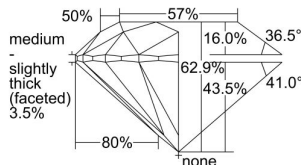

GIA®

FACSIMILE

GIA REPORT 6485933824

Verify this report at GIA.edu

GIA NATURAL DIAMOND DOSSIER®

March 27, 2024
GIA Report Number **6485933824**
Shape and Cutting Style ..... **Round Brilliant**
Measurements ..... **4.45 - 4.49 x 2.81 mm**

GRADING RESULTS

Carat Weight ..... **0.34 carat**
Color Grade ..... **E**
Clarity Grade **VS1**
Cut Grade ..... **Excellent**

ADDITIONAL GRADING INFORMATION

Polish ..... **Excellent**
Symmetry ..... **Excellent**
Fluorescence ..... **None**
Clarity Characteristics..... **Crystal, Needle, Pinpoint**
Inscription(s): **GIA 6485933824**

PROPORTIONS

Profile to actual proportions

GRADING SCALES

GIA COLOR SCALE

COLORLESS	D
	E
	F
	G
	H
	I
	J
NEAR COLORLESS	K
	L
Faint	M
	N
	O
	P
Very Light	Q
	R
	S
	T
	U
	V
	W
	X
	Y
Light	Z

GIA CLARITY SCALE

FLAWLESS	VERY VERY SLIGHTLY INCLUDED	VS₁	VS₂	VS₁	SI₁	SI₂	I₁	I₂	I₃		
										FLAWLESS	INTERNALLY FLAWLESS

GIA CUT SCALE

EXCELLENT
VERY GOOD
GOOD
FAIR
POOR