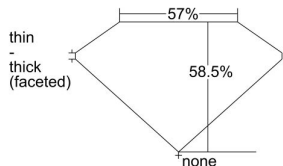

GIA®

FACSIMILE

GIA REPORT 6485918642

Verify this report at GIA.edu

GIA NATURAL DIAMOND DOSSIER®

March 27, 2024
GIA Report Number **6485918642**
Shape and Cutting Style ..... **Heart Brilliant**
Measurements ..... **4.82 x 5.64 x 3.30 mm**

GRADING RESULTS

Carat Weight ..... **0.51 carat**
Color Grade ..... **D**
Clarity Grade ..... **Internally Flawless**

ADDITIONAL GRADING INFORMATION

Polish ..... **Excellent**
Symmetry ..... **Very Good**
Fluorescence ..... **None**
Clarity Characteristics... **Surface Graining, Minor Details of Polish**
Inscription(s): **GIA 6485918642**

PROPORTIONS

Profile not to actual proportions

GRADING SCALES

GIA COLOR SCALE		GIA CLARITY SCALE	
COLORLESS	D	VERY VERY SLIGHTLY INCLUDED	FLAWLESS
	E		INTERNALLY FLAWLESS
	F		VVS₁
	G		VVS₂
	H		VS₁
	I		VS₂
	J		SI₁
	K		SI₂
	L		I₁
	M		I₂
NEAR COLORLESS	N	SLIGHTLY INCLUDED	I₃
	O		
	P		
	Q		
FAINT	R	INCLUDED	
	S		
	T		
	U		
VERT LIGHT	V		
	W		
	X		
	Y		
LIGHT	Z