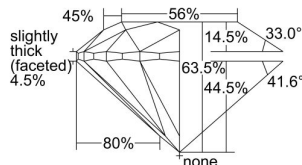

GIA®

FACSIMILE

GIA REPORT 6485893176

Verify this report at GIA.edu

GIA NATURAL DIAMOND DOSSIER®

March 21, 2024
GIA Report Number **6485893176**
Shape and Cutting Style ..... **Round Brilliant**
Measurements ..... **5.85 - 5.91 x 3.73 mm**

GRADING RESULTS

Carat Weight ..... **0.80 carat**
Color Grade ..... **I**
Clarity Grade **S11**
Cut Grade ..... **Excellent**

ADDITIONAL GRADING INFORMATION

Polish ..... **Excellent**
Symmetry ..... **Very Good**
Fluorescence ..... **None**
Clarity Characteristics..... **Cloud, Crystal**
Inscription(s): **GIA 6485893176**

PROPORTIONS

Profile to actual proportions

GRADING SCALES

GIA
COLOR
SCALE

COLOURESS	D
	E
	F
	G
	H
	I
	J
NEAR COLOURESS	K
	L
FAIN	M
	N
	O
	P
VERY LIGHT	Q
	R
	S
	T
	U
	V
	W
	X
	Y
LIGHT	Z

GIA
CLARITY
SCALE

	FLAWLESS
	INTERNALLY FLAWLESS
VERY VERY SLIGHTLY INCLUDED	VVS₁
	VVS₂
VERY SLIGHTLY INCLUDED	VS₁
	VS₂
SLIGHTLY INCLUDED	S1₁
	S1₂
	I₁
	I₂
INCLUDED	I₃

GIA
CUT
SCALE

	EXCELLENT
	VERY GOOD
	GOOD
	FAIR
	POOR