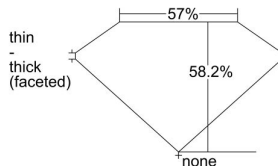

GIA®

FACSIMILE

GIA REPORT 6485840458

Verify this report at GIA.edu

GIA NATURAL DIAMOND DOSSIER®

March 20, 2024
GIA Report Number **6485840458**
Shape and Cutting Style ..... **Heart Brilliant**
Measurements ..... **4.74 x 5.56 x 3.24 mm**

GRADING RESULTS

Carat Weight ..... **0.50 carat**
Color Grade ..... **E**
Clarity Grade **VS1**

ADDITIONAL GRADING INFORMATION

Polish ..... **Excellent**
Symmetry ..... **Excellent**
Fluorescence ..... **Strong Blue**
Clarity Characteristics ..... **Crystal, Pinpoint**
Inscription(s): **GIA 6485840458**

PROPORTIONS

Profile not to actual proportions

GRADING SCALES

GIA COLOR SCALE		GIA CLARITY SCALE			
COLORLESS	D	VERY VERY SLIGHTLY INCLUDED	FLAWLESS		
	E		INTERNALLY FLAWLESS		
	F	VERY SLIGHTLY INCLUDED	VVS₁		
	G		VVS₂		
	H		VS₁		
	NEAR COLORLESS	I	SLIGHTLY INCLUDED	VS₂	
		J		SI₁	
		FAINT	K	INCLUDED	SI₂
			L		I₁
			M		I₂
VERT LIGHT	N	LIGHT	I₃		
	O				
	P				
	Q				
	R				
	S				
	T