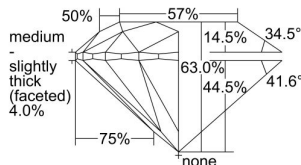

GIA®

FACSIMILE

GIA REPORT 6485829866

Verify this report at GIA.edu

GIA NATURAL DIAMOND DOSSIER®

March 15, 2024
GIA Report Number 6485829866
Shape and Cutting Style ..... Round Brilliant
Measurements ..... 5.94 - 5.98 x 3.76 mm

GRADING RESULTS

Carat Weight ..... 0.82 carat
Color Grade ..... E
Clarity Grade VS1
Cut Grade ..... Excellent

ADDITIONAL GRADING INFORMATION

Polish ..... Excellent
Symmetry ..... Excellent
Fluorescence ..... Medium Blue
Clarity Characteristics ..... Crystal, Pinpoint
Inscription(s): GIA 6485829866

PROPORTIONS

Profile to actual proportions

GRADING SCALES

GIA COLOR SCALE	GIA CLARITY SCALE	GIA CUT SCALE	
D	FLAWLESS	EXCELLENT	
E	INTERNALLY FLAWLESS		
F		VVS₁	VERY GOOD
G	VVS₂		
H	VS₁	GOOD	
I	VS₂		
J	SI₁	FAIR	
K	SI₂		
L	I₁	POOR	
M			
N			
O	I₂		
P			
Q			
R	I₃		
S			
T			
U			
V			
W			
X			
Y			
Z