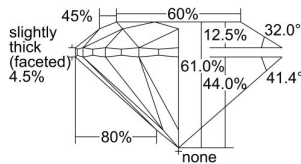

GIA®

FACSIMILE

GIA REPORT 6485820824

Verify this report at GIA.edu

GIA NATURAL DIAMOND DOSSIER®

March 14, 2024
GIA Report Number **6485820824**
Shape and Cutting Style ..... **Round Brilliant**
Measurements ..... **4.31 - 4.34 x 2.64 mm**

GRADING RESULTS

Carat Weight ..... **0.30 carat**
Color Grade ..... **F**
Clarity Grade **VS2**
Cut Grade ..... **Excellent**

ADDITIONAL GRADING INFORMATION

Polish ..... **Excellent**
Symmetry ..... **Excellent**
Fluorescence ..... **Strong Blue**
Clarity Characteristics..... **Crystal, Internal Graining**
Inscription(s): **GIA 6485820824**

PROPORTIONS

Profile to actual proportions

GRADING SCALES

GIA COLOR SCALE	GIA CLARITY SCALE	GIA CUT SCALE	
D	FLAWLESS	EXCELLENT	
E	INTERNALLY FLAWLESS		
F		VVS₁	VERY GOOD
G	VVS₂		
H	VS₁	GOOD	
I	VS₂		
J	SI₁	FAIR	
K	SI₂		
L	I₁	POOR	
M	I₂		
N	I₃		
O			
P			
Q			
R			
S			
T			
U			
V			
W			
X			
Y			
Z