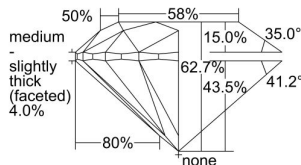

GIA®

FACSIMILE

GIA REPORT 6485809720

Verify this report at GIA.edu

GIA NATURAL DIAMOND DOSSIER®

March 13, 2024
GIA Report Number **6485809720**
Shape and Cutting Style ..... **Round Brilliant**
Measurements ..... **5.35 - 5.39 x 3.37 mm**

GRADING RESULTS

Carat Weight ..... **0.60 carat**
Color Grade ..... **J**
Clarity Grade **VS1**
Cut Grade ..... **Excellent**

ADDITIONAL GRADING INFORMATION

Polish ..... **Excellent**
Symmetry ..... **Excellent**
Fluorescence ..... **Medium Blue**
Clarity Characteristics..... **Crystal, Needle**
Inscription(s): **GIA 6485809720**

PROPORTIONS

Profile to actual proportions

GRADING SCALES

GIA COLOR SCALE	GIA CLARITY SCALE	GIA CUT SCALE	
D	FLAWLESS	EXCELLENT	
E	INTERNALLY FLAWLESS		
F		VVS₁	VERY GOOD
G	VVS₂		
H	VS₁	GOOD	
I	VS₂		
J	SI₁	FAIR	
K	SI₂		
L	I₁	POOR	
M			
N			
O	I₂		
P			
Q	I₃		
R			
S			
T			
U			
V			
W			
X			
Y			
Z