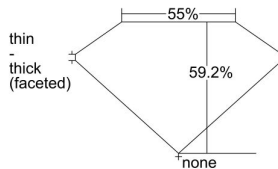

GIA®

FACSIMILE

GIA REPORT 6485788123

Verify this report at GIA.edu

GIA NATURAL DIAMOND DOSSIER®

March 11, 2024
GIA Report Number **6485788123**
Shape and Cutting Style ..... **Heart Brilliant**
Measurements ..... **4.63 x 5.29 x 3.13 mm**

GRADING RESULTS

Carat Weight ..... **0.44 carat**
Color Grade ..... **D**
Clarity Grade **VS2**

ADDITIONAL GRADING INFORMATION

Polish ..... **Very Good**
Symmetry ..... **Very Good**
Fluorescence ..... **None**
Clarity Characteristics ..... **Crystal**
Inscription(s): **GIA 6485788123**

PROPORTIONS

Profile not to actual proportions

GRADING SCALES

GIA COLOR SCALE		GIA CLARITY SCALE			
COLORLESS	D	VERY VERY SLIGHTLY INCLUDED	FLAWLESS		
	E		INTERNALLY FLAWLESS		
	F	VERY SLIGHTLY INCLUDED	VVS₁		
	G		VVS₂		
	H		VS₁		
	NEAR COLORLESS	I	SLIGHTLY INCLUDED	VS₂	
		J		SI₁	
		FAINT	K	INCLUDED	SI₂
			L		I₁
			M		I₂
VERT LIGHT	N	LIGHT	I₃		
	O				
	P				
	Q				
	R				
	S				
	T				
LIGHT	U				
	V				
	W				
	X				
Y					
Z