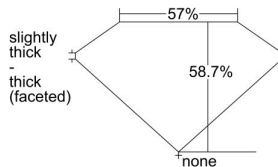

GIA®

FACSIMILE

GIA REPORT 6485751515

Verify this report at GIA.edu

GIA NATURAL DIAMOND DOSSIER®

March 06, 2024
GIA Report Number **6485751515**
Shape and Cutting Style ..... **Heart Brilliant**
Measurements ..... **4.38 x 5.11 x 3.00 mm**

GRADING RESULTS

Carat Weight ..... **0.40 carat**
Color Grade ..... **D**
Clarity Grade **VVS1**

ADDITIONAL GRADING INFORMATION

Polish ..... **Excellent**
Symmetry ..... **Excellent**
Fluorescence ..... **Faint**
Clarity Characteristics..... **Pinpoint, Feather**
Inscription(s): **GIA 6485751515**

PROPORTIONS

Profile not to actual proportions

GRADING SCALES

GIA COLOR SCALE		GIA CLARITY SCALE			
COLORLESS	D	VERY VERY SLIGHTLY INCLUDED	FLAWLESS		
	E		INTERNALLY FLAWLESS		
	F	VERY SLIGHTLY INCLUDED	VVS₁		
	G		VVS₂		
	H		VS₁		
	NEAR COLORLESS	I	SLIGHTLY INCLUDED	VS₂	
		J		SI₁	
		FAINT	K	INCLUDED	SI₂
			L		I₁
			M		I₂
VERY LIGHT			N	INCLUDED	I₃
			O		
			P		
	Q				
LIGHT	R				
	S				
	T				
	U				
	V				
	Z