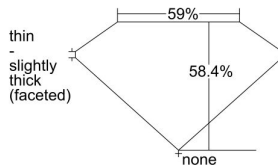

GIA®

FACSIMILE

GIA REPORT 6485749632

Verify this report at GIA.edu

GIA NATURAL DIAMOND DOSSIER®

March 06, 2024
GIA Report Number **6485749632**
Shape and Cutting Style ..... **Heart Brilliant**
Measurements ..... **4.59 x 5.19 x 3.03 mm**

GRADING RESULTS

Carat Weight ..... **0.41 carat**
Color Grade ..... **D**
Clarity Grade **VVS1**

ADDITIONAL GRADING INFORMATION

Polish ..... **Excellent**
Symmetry ..... **Very Good**
Fluorescence ..... **Medium Blue**
Clarity Characteristics ..... **Pinpoint**
Inscription(s): **GIA 6485749632**

PROPORTIONS

Profile not to actual proportions

GRADING SCALES

GIA COLOR SCALE		GIA CLARITY SCALE	
NEAR COLORLESS	D	VERY VERY SLIGHTLY INCLUDED	FLAWLESS
	E		INTERNALLY FLAWLESS
	F		VVS₁
	G		VVS₂
	H		VS₁
	I		VS₂
	J		SI₁
	K		SI₂
	L		I₁
	M		I₂
FAINT	N	SLIGHTLY INCLUDED	I₃
	O		
	P		
	Q		
VERY LIGHT	R	INCLUDED	
	S		
	T		
	U		
	V		
	W		
	X		
	Y		
LIGHT	Z