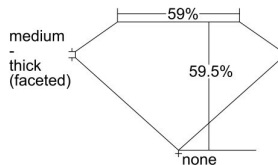

GIA®

FACSIMILE

GIA REPORT 6485699553

Verify this report at GIA.edu

GIA NATURAL DIAMOND DOSSIER®

February 29, 2024
GIA Report Number 6485699553
Shape and Cutting Style ..... Heart Brilliant
Measurements ..... 4.44 x 5.14 x 3.06 mm

GRADING RESULTS

Carat Weight ..... 0.41 carat
Color Grade ..... D
Clarity Grade VVS1

ADDITIONAL GRADING INFORMATION

Polish ..... Excellent
Symmetry ..... Very Good
Fluorescence ..... None
Clarity Characteristics ..... Pinpoint
Inscription(s): GIA 6485699553

PROPORTIONS

Profile not to actual proportions

GRADING SCALES

GIA COLOR SCALE		GIA CLARITY SCALE			
COLORLESS	D	VERY VERY SLIGHTLY INCLUDED	FLAWLESS		
	E		INTERNALLY FLAWLESS		
	F	VERY SLIGHTLY INCLUDED	VVS₁		
	G		VVS₂		
	H		VS₁		
	NEAR COLORLESS	I	SLIGHTLY INCLUDED	VS₂	
		J		SI₁	
		FAINT	K	INCLUDED	SI₂
			L		I₁
			M		I₂
VERT LIGHT	N	LIGHT	I₃		
	O				
	P				
	Q				
	R