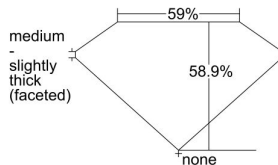

GIA®

FACSIMILE

GIA REPORT 6485699525

Verify this report at GIA.edu

GIA NATURAL DIAMOND DOSSIER®

February 29, 2024
GIA Report Number 6485699525
Shape and Cutting Style ..... Heart Brilliant
Measurements ..... 4.39 x 4.97 x 2.93 mm

GRADING RESULTS

Carat Weight ..... 0.36 carat
Color Grade ..... D
Clarity Grade VVS2

ADDITIONAL GRADING INFORMATION

Polish ..... Excellent
Symmetry ..... Excellent
Fluorescence ..... Medium Blue
Clarity Characteristics ..... Pinpoint
Inscription(s): GIA 6485699525

PROPORTIONS

Profile not to actual proportions

GRADING SCALES

GIA COLOR SCALE		GIA CLARITY SCALE			
COLORLESS	D	VERY VERY SLIGHTLY INCLUDED	FLAWLESS		
	E		INTERNALLY FLAWLESS		
	F	VERY SLIGHTLY INCLUDED	VVS₁		
	G		VVS₂		
	H		VS₁		
	NEAR COLORLESS	I	SLIGHTLY INCLUDED	VS₂	
		J		SI₁	
		FAINT	K	INCLUDED	SI₂
			L		I₁
			M		I₂
VERT LIGHT			N	LIGHT	I₃
			O		
			P		
	Q				
R					
S					
T					
U					
V					
W					
X					
Y					
Z