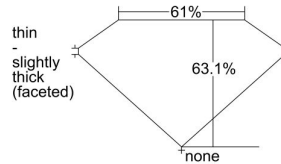

GIA®

FACSIMILE

GIA REPORT 6485697642

Verify this report at GIA.edu

GIA NATURAL DIAMOND DOSSIER®

February 29, 2024
GIA Report Number 6485697642
Shape and Cutting Style ..... Pear Brilliant
Measurements ..... 6.96 x 4.43 x 2.79 mm

GRADING RESULTS

Carat Weight ..... 0.50 carat
Color Grade ..... D
Clarity Grade VVS2

ADDITIONAL GRADING INFORMATION

Polish ..... Excellent
Symmetry ..... Excellent
Fluorescence ..... Medium Blue
Clarity Characteristics ..... Pinpoint
Inscription(s): GIA 6485697642

PROPORTIONS

Profile not to actual proportions

GRADING SCALES

GIA COLOR SCALE		GIA CLARITY SCALE			
COLORLESS	D	VERY VERY SLIGHTLY INCLUDED	FLAWLESS		
	E		INTERNALLY FLAWLESS		
	F	VERY SLIGHTLY INCLUDED	VVS₁		
	G		VVS₂		
	H		VS₁		
	NEAR COLORLESS	I	SLIGHTLY INCLUDED	VS₂	
		J		SI₁	
		FAINT	K	INCLUDED	SI₂
			L		I₁
			M		I₂
VERT LIGHT	N	LIGHT	I₃		
	O				
	P				
	Q				
	R				
	S				
	T