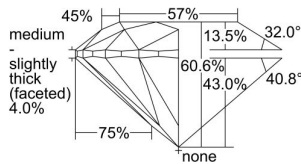

GIA®

FACSIMILE

GIA REPORT 6485593861

Verify this report at GIA.edu

GIA NATURAL DIAMOND DOSSIER®

February 16, 2024
GIA Report Number 6485593861
Shape and Cutting Style ..... Round Brilliant
Measurements ..... 4.48 - 4.50 x 2.72 mm

GRADING RESULTS

Carat Weight ..... 0.33 carat
Color Grade ..... D
Clarity Grade VS1
Cut Grade ..... Excellent

ADDITIONAL GRADING INFORMATION

Polish ..... Excellent
Symmetry ..... Excellent
Fluorescence ..... None
Clarity Characteristics ..... Crystal, Pinpoint
Inscription(s): GIA 6485593861

PROPORTIONS

Profile to actual proportions

GRADING SCALES

GIA COLOR SCALE

COLORLESS	D
	E
	F
	G
	H
	I
	J
NEAR COLORLESS	K
	L
Faint	M
	N
	O
	P
	R
	S
	T
	U
	V
	W
	X
	Y
Light	Z

GIA CLARITY SCALE

FLAWLESS	VERY VERY SLIGHTLY INCLUDED	VS₁	VS₂	VS₁	VS₂	SI₁	SI₂	I₁	I₂	I₃		
											FLAWLESS	INTERNALLY FLAWLESS

GIA CUT SCALE

EXCELLENT
VERY GOOD
GOOD
FAIR
POOR