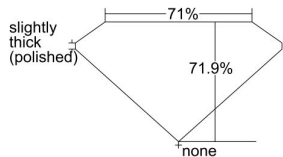

GIA®

FACSIMILE

GIA REPORT 6485565806

Verify this report at GIA.edu

GIA NATURAL DIAMOND DOSSIER®

February 14, 2024
GIA Report Number **6485565806**
Shape and Cutting Style ..... **Square Modified Brilliant**
Measurements ..... **3.77 x 3.77 x 2.71 mm**

GRADING RESULTS

Carat Weight ..... **0.32 carat**
Color Grade ..... **F**
Clarity Grade **VVS2**

ADDITIONAL GRADING INFORMATION

Polish ..... **Excellent**
Symmetry ..... **Very Good**
Fluorescence ..... **None**
Clarity Characteristics ..... **Pinpoint**
Inscription(s): **GIA 6485565806**

PROPORTIONS

Profile not to actual proportions

GRADING SCALES

GIA COLOR SCALE		GIA CLARITY SCALE			
COLORLESS	D	VERY VERY SLIGHTLY INCLUDED	FLAWLESS		
	E		INTERNALLY FLAWLESS		
	F	VERY SLIGHTLY INCLUDED	VVS₁		
	G		VVS₂		
	H		VS₁		
	NEAR COLORLESS	I	SLIGHTLY INCLUDED	VS₂	
		J		SI₁	
		FAINT	K	INCLUDED	SI₂
			L		I₁
			M		I₂
VERT LIGHT	N	LIGHT	I₃		
	O				
	P				
	Q				
	R				
	S				
	T