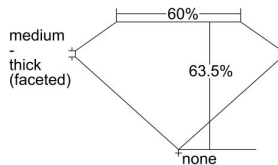

GIA®

FACSIMILE

GIA REPORT 6485515789

Verify this report at GIA.edu

GIA NATURAL DIAMOND DOSSIER®

February 07, 2024
GIA Report Number **6485515789**
Shape and Cutting Style ..... **Pear Brilliant**
Measurements ..... **7.18 x 4.29 x 2.72 mm**

GRADING RESULTS

Carat Weight ..... **0.50 carat**
Color Grade ..... **J**
Clarity Grade **VVS1**

ADDITIONAL GRADING INFORMATION

Polish ..... **Very Good**
Symmetry ..... **Very Good**
Fluorescence ..... **Medium Blue**
Clarity Characteristics ..... **Pinpoint**
Inscription(s): **GIA 6485515789**

PROPORTIONS

Profile not to actual proportions

GRADING SCALES

GIA COLOR SCALE		GIA CLARITY SCALE			
COLORLESS	D	VERY VERY SLIGHTLY INCLUDED	FLAWLESS		
	E		INTERNALLY FLAWLESS		
	F	VERY SLIGHTLY INCLUDED	VVS₁		
	G		VVS₂		
	H		VS₁		
	NEAR COLORLESS	I	SLIGHTLY INCLUDED	VS₂	
		J		SI₁	
		FAINT	K	INCLUDED	SI₂
			L		I₁
			M		I₂
VERY LIGHT			N	INCLUDED	I₃
			O		
			P		
	Q				
LIGHT	R				
	S				
	T				
	U				
	V				
	W				
	X				
	Y				
	Z