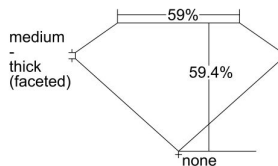

GIA®

FACSIMILE

GIA REPORT 6485515775

Verify this report at GIA.edu

GIA NATURAL DIAMOND DOSSIER®

February 07, 2024
GIA Report Number 6485515775
Shape and Cutting Style ..... Heart Brilliant
Measurements ..... 4.97 x 5.83 x 3.46 mm

GRADING RESULTS

Carat Weight ..... 0.60 carat
Color Grade ..... D
Clarity Grade SI1

ADDITIONAL GRADING INFORMATION

Polish ..... Excellent
Symmetry ..... Excellent
Fluorescence ..... None
Clarity Characteristics ..... Crystal
Inscription(s): GIA 6485515775

PROPORTIONS

Profile not to actual proportions

GRADING SCALES

GIA COLOR SCALE		GIA CLARITY SCALE			
COLORLESS	D	VERY VERY SLIGHTLY INCLUDED	FLAWLESS		
	E		INTERNALLY FLAWLESS		
	F	VERY SLIGHTLY INCLUDED	VVS₁		
	G		VVS₂		
	H		VS₁		
	NEAR COLORLESS	I	SLIGHTLY INCLUDED	VS₂	
		J		SI₁	
		FAINT	K	INCLUDED	SI₂
			L		I₁
			M		I₂
VERTICALLY LIGHT	N	LIGHT	I₃		
	O				
	P				
	Q				
	R				
LIGHT	S				
	T				
	U				
	V				
	W				
	X				
	Y				
	Z