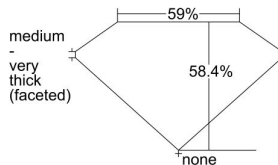

GIA®

FACSIMILE

GIA REPORT 6485400368

Verify this report at GIA.edu

GIA NATURAL DIAMOND DOSSIER®

January 23, 2024
GIA Report Number **6485400368**
Shape and Cutting Style ..... **Heart Brilliant**
Measurements ..... **4.20 x 4.88 x 2.85 mm**

GRADING RESULTS

Carat Weight ..... **0.35 carat**
Color Grade ..... **E**
Clarity Grade **VVS1**

ADDITIONAL GRADING INFORMATION

Polish ..... **Excellent**
Symmetry ..... **Excellent**
Fluorescence ..... **Medium Blue**
Clarity Characteristics ..... **Feather**
Inscription(s): GIA 6485400368

PROPORTIONS

Profile not to actual proportions

GRADING SCALES

GIA COLOR SCALE		GIA CLARITY SCALE		
NEAR COLORLESS	D	VERY VERY SLIGHTLY INCLUDED	FLAWLESS	
	E		INTERNALLY FLAWLESS	
	F	VERY SLIGHTLY INCLUDED	VVS₁	
	G		VVS₂	
	H		VS₁	
	FAINT	I	SLIGHTLY INCLUDED	VS₂
		J		SI₁
		K	INCLUDED	SI₂
		L		I₁
		M		I₂
LIGHT	N		I₃	
	O			
	P			
	Q			
	R			
	S			
	T			
	U			
	V			
	W			
	X			
	Y			
	Z