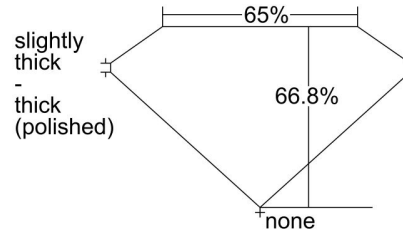

GIA NATURAL DIAMOND GRADING REPORT

February 06, 2024
 GIA Report Number 6485364559
 Shape and Cutting Style Emerald Cut
 Measurements 7.83 x 5.56 x 3.71 mm

GRADING RESULTS

Carat Weight 1.56 carat
 Color Grade I
 Clarity Grade VS1

Profile not to actual proportions

CLARITY CHARACTERISTICS

KEY TO SYMBOLS*

- Feather
- Needle
- Crystal
- Pinpoint
- Cloud

* Red symbols denote internal characteristics (inclusions). Green or black symbols denote external characteristics (blemishes). Diagram is an approximate representation of the diamond, and symbols shown indicate type, position, and approximate size of clarity characteristics. All clarity characteristics may not be shown. Details of finish are not shown.