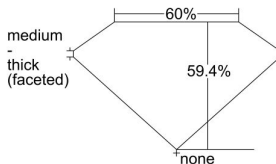

GIA®

FACSIMILE

GIA REPORT 6485311229

Verify this report at GIA.edu

GIA NATURAL DIAMOND DOSSIER®

January 09, 2024
GIA Report Number 6485311229
Shape and Cutting Style ..... Heart Brilliant
Measurements ..... 4.66 x 5.50 x 3.27 mm

GRADING RESULTS

Carat Weight ..... 0.50 carat
Color Grade ..... E
Clarity Grade ..... Internally Flawless

ADDITIONAL GRADING INFORMATION

Polish ..... Excellent
Symmetry ..... Very Good
Fluorescence ..... Medium Blue
Clarity Characteristics ..... Minor Details of Polish
Inscription(s): GIA 6485311229

PROPORTIONS

Profile not to actual proportions

GRADING SCALES

GIA COLOR SCALE		GIA CLARITY SCALE	
COLORLESS	D	VERY VERY SLIGHTLY INCLUDED	FLAWLESS
	E		INTERNALLY FLAWLESS
	F		VVS₁
	G		VVS₂
	H		VS₁
	I		VS₂
	J		SI₁
	K		SI₂
	L		I₁
	M		I₂
NEAR COLORLESS	N	SLIGHTLY INCLUDED	I₃
	O		
	P		
	Q		
	R		
FAINT	S	INCLUDED	
	T		
	U		
	V		
	W		
VERY LIGHT	X		
	Y		
	Z		
LIGHT