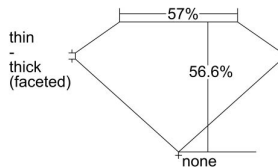

GIA®

FACSIMILE

GIA REPORT 6485037556

Verify this report at GIA.edu

GIA NATURAL DIAMOND DOSSIER®

November 08, 2023
GIA Report Number 6485037556
Shape and Cutting Style ..... Heart Brilliant
Measurements ..... 4.46 x 4.86 x 2.75 mm

GRADING RESULTS

Carat Weight ..... 0.34 carat
Color Grade ..... F
Clarity Grade VVS2

ADDITIONAL GRADING INFORMATION

Polish ..... Excellent
Symmetry ..... Excellent
Fluorescence ..... Medium Blue
Clarity Characteristics ..... Cavity
Inscription(s): GIA 6485037556

PROPORTIONS

Profile not to actual proportions

GRADING SCALES

GIA COLOR SCALE		GIA CLARITY SCALE	
COLORLESS	D	VERY VERY SLIGHTLY INCLUDED	FLAWLESS
	E		INTERNALLY FLAWLESS
	F		VVS₁
	G		VVS₂
	H		VS₁
	I		VS₂
	J		SI₁
	K		SI₂
	L		I₁
	M		I₂
NEAR COLORLESS	N	SLIGHTLY INCLUDED	I₃
	O		
	P		
	Q		
FAINT	R		
	S		
	T		
	U		
VERT LIGHT	V		
	W		
	X		
	Y		
LIGHT	Z