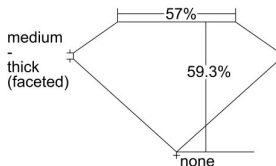

GIA®

FACSIMILE

GIA REPORT 6482955938

Verify this report at GIA.edu

GIA NATURAL DIAMOND DOSSIER®

March 29, 2024
GIA Report Number **6482955938**
Shape and Cutting Style ..... **Heart Brilliant**
Measurements ..... **4.64 x 5.45 x 3.23 mm**

GRADING RESULTS

Carat Weight ..... **0.50 carat**
Color Grade ..... **E**
Clarity Grade **VS1**

ADDITIONAL GRADING INFORMATION

Polish ..... **Excellent**
Symmetry ..... **Very Good**
Fluorescence ..... **Medium Blue**
Clarity Characteristics..... **Feather, Pinpoint**
Inscription(s): **GIA 6482955938**

PROPORTIONS

Profile not to actual proportions

GRADING SCALES

GIA COLOR SCALE		GIA CLARITY SCALE			
COLORLESS	D	VERY VERY SLIGHTLY INCLUDED	FLAWLESS		
	E		INTERNALLY FLAWLESS		
	F	VERY SLIGHTLY INCLUDED	VVS₁		
	G		VVS₂		
	H		VS₁		
	NEAR COLORLESS	I	SLIGHTLY INCLUDED	VS₂	
		J		SI₁	
		FAINT	K	INCLUDED	SI₂
			L		I₁
			M		I₂
VERT LIGHT	N	LIGHT	I₃		
	O				
	P				
	Q				
	R