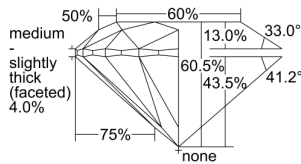

GIA®

FACSIMILE

GIA REPORT 6482940224

Verify this report at GIA.edu

GIA NATURAL DIAMOND DOSSIER®

March 28, 2024
GIA Report Number **6482940224**
Shape and Cutting Style ..... **Round Brilliant**
Measurements ..... **3.86 - 3.89 x 2.34 mm**

GRADING RESULTS

Carat Weight ..... **0.21 carat**
Color Grade ..... **D**
Clarity Grade **VVS1**
Cut Grade ..... **Excellent**

ADDITIONAL GRADING INFORMATION

Polish ..... **Excellent**
Symmetry ..... **Excellent**
Fluorescence ..... **Faint**
Clarity Characteristics ..... **Pinpoint**
Inscription(s): **GIA 6482940224**

PROPORTIONS

Profile to actual proportions

GRADING SCALES

GIA COLOR SCALE	GIA CLARITY SCALE	GIA CUT SCALE	
D	FLAWLESS	EXCELLENT	
E	INTERNALLY FLAWLESS		
F		VVS₁	VERY GOOD
G	VVS₂		
H	VS₁	GOOD	
I	VS₂		
J	SI₁	FAIR	
K	SI₂		
L	I₁	POOR	
M	I₂		
N	I₃		
O			
P			
Q			
R			
S			
T			
U			
V			
W			
X			
Y			
Z