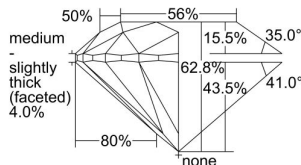

GIA®

FACSIMILE

GIA REPORT 6482935416

Verify this report at GIA.edu

GIA NATURAL DIAMOND DOSSIER®

March 28, 2024
GIA Report Number **6482935416**
Shape and Cutting Style ..... **Round Brilliant**
Measurements ..... **4.66 - 4.71 x 2.94 mm**

GRADING RESULTS

Carat Weight ..... **0.40 carat**
Color Grade ..... **G**
Clarity Grade **VS2**
Cut Grade ..... **Excellent**

ADDITIONAL GRADING INFORMATION

Polish ..... **Excellent**
Symmetry ..... **Very Good**
Fluorescence ..... **None**
Clarity Characteristics..... **Crystal, Cloud**
Inscription(s): **GIA 6482935416**

PROPORTIONS

Profile to actual proportions

GRADING SCALES

GIA COLOR SCALE	GIA CLARITY SCALE	GIA CUT SCALE	
D	FLAWLESS	EXCELLENT	
E	INTERNALLY FLAWLESS		
F		VVS₁	VERY GOOD
G	VVS₂		
H	VS₁	GOOD	
I	VS₂		
J	SI₁	FAIR	
K	SI₂		
L	I₁	POOR	
M	I₂		
N	I₃		
O			
P			
Q			
R			
S			
T			
U			
V			
W			
X			
Y			
Z