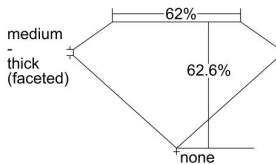

GIA®

FACSIMILE

GIA REPORT 6482929504

Verify this report at GIA.edu

GIA NATURAL DIAMOND DOSSIER®

March 27, 2024
GIA Report Number **6482929504**
Shape and Cutting Style ..... **Pear Brilliant**
Measurements ..... **7.50 x 4.71 x 2.95 mm**

GRADING RESULTS

Carat Weight ..... **0.60 carat**
Color Grade ..... **D**
Clarity Grade **VS2**

ADDITIONAL GRADING INFORMATION

Polish ..... **Excellent**
Symmetry ..... **Excellent**
Fluorescence ..... **Very Strong Blue**
Clarity Characteristics..... **Twinning Wisp**
Inscription(s): **GIA 6482929504**

PROPORTIONS

Profile not to actual proportions

GRADING SCALES

GIA COLOR SCALE		GIA CLARITY SCALE			
COLORLESS	D	VERY VERY SLIGHTLY INCLUDED	FLAWLESS		
	E		INTERNALLY FLAWLESS		
	F	VERY SLIGHTLY INCLUDED	VVS₁		
	G		VVS₂		
	H		VS₁		
	NEAR COLORLESS	I	SLIGHTLY INCLUDED	VS₂	
		J		SI₁	
		FAINT	K	INCLUDED	SI₂
			L		I₁
			M		I₂
VERT LIGHT	N	LIGHT	I₃		
	O				
	P				
	Q				
	R