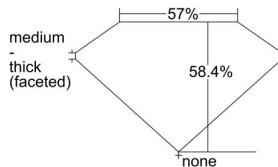

GIA®

FACSIMILE

GIA REPORT 6482918632

Verify this report at GIA.edu

GIA NATURAL DIAMOND DOSSIER®

March 27, 2024
GIA Report Number **6482918632**
Shape and Cutting Style ..... **Heart Brilliant**
Measurements ..... **4.07 x 4.71 x 2.75 mm**

GRADING RESULTS

Carat Weight ..... **0.31 carat**
Color Grade ..... **D**
Clarity Grade **VVS1**

ADDITIONAL GRADING INFORMATION

Polish ..... **Excellent**
Symmetry ..... **Very Good**
Fluorescence ..... **None**
Clarity Characteristics..... **Pinpoint, Feather, Surface Graining**
Inscription(s): **GIA 6482918632**

PROPORTIONS

Profile not to actual proportions

GRADING SCALES

GIA COLOR SCALE		GIA CLARITY SCALE			
COLORLESS	D	VERY VERY SLIGHTLY INCLUDED	FLAWLESS		
	E		INTERNALLY FLAWLESS		
	F	VERY SLIGHTLY INCLUDED	VVS₁		
	G		VVS₂		
	H		VS₁		
	NEAR COLORLESS	I	SLIGHTLY INCLUDED	VS₂	
		J		SI₁	
		FAINT	K	INCLUDED	SI₂
			L		I₁
			M		I₂
VERT LIGHT	N	LIGHT	I₃		
	O				
	P				
	Q				
	R