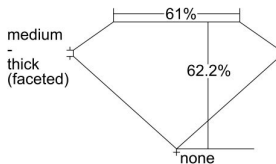

GIA®

FACSIMILE

GIA REPORT 6482901364

Verify this report at GIA.edu

GIA NATURAL DIAMOND DOSSIER®

March 22, 2024
GIA Report Number **6482901364**
Shape and Cutting Style ..... **Pear Brilliant**
Measurements ..... **7.86 x 4.98 x 3.10 mm**

GRADING RESULTS

Carat Weight ..... **0.72 carat**
Color Grade ..... **E**
Clarity Grade **VS1**

ADDITIONAL GRADING INFORMATION

Polish ..... **Excellent**
Symmetry ..... **Excellent**
Fluorescence ..... **None**
Clarity Characteristics ..... **Cloud**
Inscription(s): **GIA 6482901364**

PROPORTIONS

Profile not to actual proportions

GRADING SCALES

GIA COLOR SCALE		GIA CLARITY SCALE	
COLORLESS	D	VERY VERY SLIGHTLY INCLUDED	FLAWLESS
	E		INTERNALLY FLAWLESS
	F		VVS₁
	G		VVS₂
	H		VS₁
	I		VS₂
	J		SI₁
	K		SI₂
	L		I₁
	M		I₂
NEAR COLORLESS	N	SLIGHTLY INCLUDED	I₃
	O		
	P		
	Q		
FAINT	R		
	S		
	T		
	U		
VERY LIGHT	V		
	W		
	X		
	Y		
LIGHT	Z