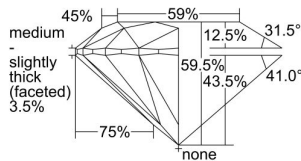

GIA®

FACSIMILE

GIA REPORT 6482879408

Verify this report at GIA.edu

GIA NATURAL DIAMOND DOSSIER®

March 20, 2024
GIA Report Number **6482879408**
Shape and Cutting Style ..... **Round Brilliant**
Measurements ..... **3.79 - 3.81 x 2.26 mm**

GRADING RESULTS

Carat Weight ..... **0.19 carat**
Color Grade ..... **D**
Clarity Grade **VVS2**
Cut Grade ..... **Excellent**

ADDITIONAL GRADING INFORMATION

Polish ..... **Excellent**
Symmetry ..... **Excellent**
Fluorescence ..... **Faint**
Clarity Characteristics ..... **Pinpoint**
Inscription(s): **GIA 6482879408**

PROPORTIONS

Profile to actual proportions

GRADING SCALES

GIA COLOR SCALE	GIA CLARITY SCALE	GIA CUT SCALE	
D	FLAWLESS	EXCELLENT	
E	INTERNALLY FLAWLESS		
F		VVS₁	VERY GOOD
G	VVS₂		
H	VS₁	GOOD	
I	VS₂		
J	SI₁	FAIR	
K	SI₂		
L	I₁	POOR	
M			
N			
O	I₂		
P			
Q	I₃		
R			
S			
T			
U			
V			
W			
X			
Y			
Z