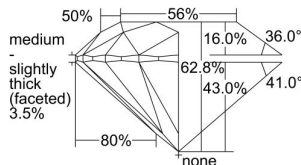

GIA®

FACSIMILE

GIA REPORT 6482875224

Verify this report at GIA.edu

GIA NATURAL DIAMOND DOSSIER®

March 20, 2024
GIA Report Number **6482875224**
Shape and Cutting Style ..... **Round Brilliant**
Measurements ..... **4.34 - 4.37 x 2.73 mm**

GRADING RESULTS

Carat Weight ..... **0.32 carat**
Color Grade ..... **H**
Clarity Grade **VS1**
Cut Grade ..... **Excellent**

ADDITIONAL GRADING INFORMATION

Polish ..... **Excellent**
Symmetry ..... **Very Good**
Fluorescence ..... **Faint**
Clarity Characteristics..... **Crystal, Needle, Pinpoint**
Inscription(s): **GIA 6482875224**

PROPORTIONS

Profile to actual proportions

GRADING SCALES

GIA COLOR SCALE

COLORLESS	D
	E
	F
	G
	H
	I
	J
NEAR COLORLESS	K
	L
Faint	M
	N
	O
	P
	Q
	R
	S
	T
	U
	V
	W
	X
	Y
Light	Z

GIA CLARITY SCALE

VERY VERY SLIGHTLY INCLUDED	FLAWLESS
	INTERNALLY FLAWLESS
VERY SLIGHTLY INCLUDED	VVS₁
	VVS₂
SLIGHTLY INCLUDED	VS₁
	VS₂
INCLUDED	SI₁
	SI₂
	I₁
	I₂
	I₃

GIA CUT SCALE

EXCELLENT
VERY GOOD
GOOD
FAIR
POOR