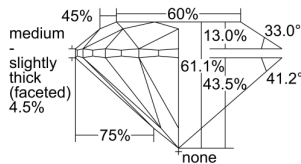

GIA®

FACSIMILE

GIA REPORT 6482843708

Verify this report at GIA.edu

GIA NATURAL DIAMOND DOSSIER®

March 19, 2024
GIA Report Number **6482843708**
Shape and Cutting Style ..... **Round Brilliant**
Measurements ..... **4.79 - 4.82 x 2.94 mm**

GRADING RESULTS

Carat Weight ..... **0.42 carat**
Color Grade ..... **D**
Clarity Grade **VVS2**
Cut Grade ..... **Excellent**

ADDITIONAL GRADING INFORMATION

Polish ..... **Excellent**
Symmetry ..... **Excellent**
Fluorescence ..... **Strong Blue**
Clarity Characteristics..... **Needle, Pinpoint**
Inscription(s): **GIA 6482843708**

PROPORTIONS

Profile to actual proportions

GRADING SCALES

GIA COLOR SCALE	GIA CLARITY SCALE	GIA CUT SCALE	
D	FLAWLESS	EXCELLENT	
E	INTERNALLY FLAWLESS		
F		VVS₁	VERY GOOD
G	VVS₂		
H	VS₁	GOOD	
I	VS₂		
J	SI₁	FAIR	
K	SI₂		
L	I₁	POOR	
M	I₂		
N	I₃		
O			
P			
Q			
R			
S			
T			
U			
V			
W			
X			
Y			
Z