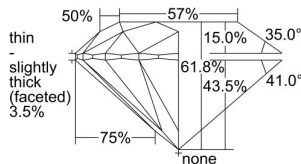

GIA®

FACSIMILE

GIA REPORT 6482843636

Verify this report at GIA.edu

GIA NATURAL DIAMOND DOSSIER®

March 18, 2024
GIA Report Number **6482843636**
Shape and Cutting Style ..... **Round Brilliant**
Measurements ..... **4.37 - 4.41 x 2.71 mm**

GRADING RESULTS

Carat Weight ..... **0.32 carat**
Color Grade ..... **I**
Clarity Grade ..... **Internally Flawless**
Cut Grade ..... **Excellent**

ADDITIONAL GRADING INFORMATION

Polish ..... **Excellent**
Symmetry ..... **Excellent**
Fluorescence ..... **None**
Clarity Characteristics..... **Minor Details of Polish**
Inscription(s): **GIA 6482843636**

PROPORTIONS

Profile to actual proportions