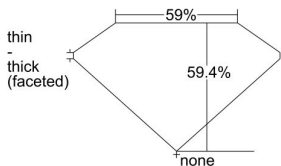

GIA®

FACSIMILE

GIA REPORT 6482829502

Verify this report at GIA.edu

GIA NATURAL DIAMOND DOSSIER®

March 15, 2024
GIA Report Number **6482829502**
Shape and Cutting Style ..... **Heart Brilliant**
Measurements ..... **5.15 x 5.96 x 3.54 mm**

GRADING RESULTS

Carat Weight ..... **0.63 carat**
Color Grade ..... **E**
Clarity Grade **VVS2**

ADDITIONAL GRADING INFORMATION

Polish ..... **Excellent**
Symmetry ..... **Excellent**
Fluorescence ..... **None**
Clarity Characteristics ..... **Pinpoint**
Inscription(s): **GIA 6482829502**

PROPORTIONS

Profile not to actual proportions

GRADING SCALES

GIA COLOR SCALE		GIA CLARITY SCALE			
COLORLESS	D	VERY VERY SLIGHTLY INCLUDED	FLAWLESS		
	E		INTERNALLY FLAWLESS		
	F	VERY SLIGHTLY INCLUDED	VVS₁		
	G		VVS₂		
	H		VS₁		
	NEAR COLORLESS	I	SLIGHTLY INCLUDED	VS₂	
		J		SI₁	
		FAINT	K	INCLUDED	SI₂
			L		I₁
			M		I₂
VERT LIGHT			N	INCLUDED	I₃
			O		
			P		
	Q				
LIGHT	R				
	S				
	T				
	U				
	V				
	Z