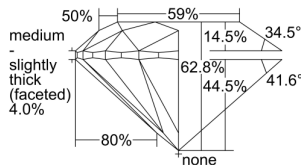

GIA®

FACSIMILE

GIA REPORT 6482826372

Verify this report at GIA.edu

GIA NATURAL DIAMOND DOSSIER®

March 14, 2024
GIA Report Number **6482826372**
Shape and Cutting Style ..... **Round Brilliant**
Measurements ..... **5.32 - 5.39 x 3.36 mm**

GRADING RESULTS

Carat Weight ..... **0.60 carat**
Color Grade ..... **F**
Clarity Grade ..... **Internally Flawless**
Cut Grade ..... **Excellent**

ADDITIONAL GRADING INFORMATION

Polish ..... **Excellent**
Symmetry ..... **Very Good**
Fluorescence ..... **Strong Blue**
Clarity Characteristics... **Surface Graining, Minor Details of Polish**
Inspection(s): **GIA 6482826372**

PROPORTIONS

Profile to actual proportions

GRADING SCALES

GIA COLOR SCALE	GIA CLARITY SCALE	GIA CUT SCALE	
D	FLAWLESS	EXCELLENT	
E	INTERNALLY FLAWLESS		
F		VVS₁	VERY GOOD
G	VVS₂		
H	VS₁	GOOD	
I	VS₂		
J	SI₁	FAIR	
K	SI₂		
L	I₁	POOR	
M	I₂		
N	I₃		
O			
P			
Q			
R			
S			
T			
U			
V			
W			
X			
Y			
Z