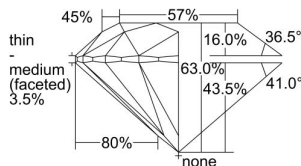

GIA®

FACSIMILE

GIA REPORT 6482823440

Verify this report at GIA.edu

GIA NATURAL DIAMOND DOSSIER®

March 15, 2024
GIA Report Number **6482823440**
Shape and Cutting Style ..... **Round Brilliant**
Measurements ..... **4.68 - 4.71 x 2.96 mm**

GRADING RESULTS

Carat Weight ..... **0.40 carat**
Color Grade ..... **D**
Clarity Grade **S11**
Cut Grade ..... **Excellent**

ADDITIONAL GRADING INFORMATION

Polish ..... **Excellent**
Symmetry ..... **Excellent**
Fluorescence ..... **None**
Clarity Characteristics ..... **Crystal, Cloud**
Inscription(s): **GIA 6482823440**

PROPORTIONS

Profile to actual proportions

GRADING SCALES

GIA COLOR SCALE	GIA CLARITY SCALE	GIA CUT SCALE	
COLOREDLESS	FLAWLESS	EXCELLENT	
D	INTERNALLY FLAWLESS		
E	VERY VERY SLIGHTLY INCLUDED	VERY GOOD	
F			VVS₁
G			VVS₂
H			VS₁
I	VERY SLIGHTLY INCLUDED	GOOD	
J			VS₂
K			S1₁
L	SLIGHTLY INCLUDED	FAIR	
M			S1₂
N	INCLUDED	POOR	
O			I₁
P			I₂
Q	I₃		
R			
S			
T			
U			
V			
W			
X			
Y			
Z