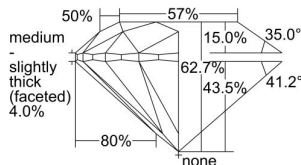

GIA®

FACSIMILE

GIA REPORT 6482822975

Verify this report at GIA.edu

GIA NATURAL DIAMOND DOSSIER®

March 15, 2024
GIA Report Number **6482822975**
Shape and Cutting Style ..... **Round Brilliant**
Measurements ..... **4.70 - 4.73 x 2.96 mm**

GRADING RESULTS

Carat Weight ..... **0.40 carat**
Color Grade ..... **D**
Clarity Grade **VVS1**
Cut Grade ..... **Excellent**

ADDITIONAL GRADING INFORMATION

Polish ..... **Excellent**
Symmetry ..... **Excellent**
Fluorescence ..... **None**
Clarity Characteristics. **Pinpoint, Internal Graining, Chip, Surface Graining**

Inscription(s): GIA 6482822975

PROPORTIONS

Profile to actual proportions

GRADING SCALES

GIA COLOR SCALE	GIA CLARITY SCALE	GIA CUT SCALE	
D	FLAWLESS	EXCELLENT	
E	INTERNALLY FLAWLESS		
F		VVS₁	VERY GOOD
G	VVS₂		
H	VS₁	GOOD	
I	VS₂		
J	SI₁	FAIR	
K	SI₂		
L	I₁	POOR	
M	I₂		
N	I₃		
O			
P			
Q			
R			
S			
T			
U			
V			
W			
X			
Y			
Z