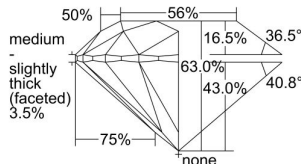

GIA®

FACSIMILE

GIA REPORT 6482817999

Verify this report at GIA.edu

GIA NATURAL DIAMOND DOSSIER®

March 15, 2024
GIA Report Number **6482817999**
Shape and Cutting Style ..... **Round Brilliant**
Measurements ..... **5.12 - 5.14 x 3.23 mm**

GRADING RESULTS

Carat Weight ..... **0.52 carat**
Color Grade ..... **J**
Clarity Grade **I1**
Cut Grade ..... **Excellent**

ADDITIONAL GRADING INFORMATION

Polish ..... **Excellent**
Symmetry ..... **Excellent**
Fluorescence ..... **Medium Blue**
Clarity Characteristics..... **Crystal, Cloud**
Inscription(s): **GIA 6482817999**

PROPORTIONS

Profile to actual proportions

GRADING SCALES

GIA COLOR SCALE	GIA CLARITY SCALE	GIA CUT SCALE
COLOURLESS	FLAWLESS	EXCELLENT
D	FLAWLESS	
E	FLAWLESS	VERY GOOD
F	FLAWLESS	
G	FLAWLESS	
H	FLAWLESS	
NEAR COLOURLESS	VVS₁	GOOD
I	VVS₂	
J	VS₁	FAIR
K	VS₂	
L	S₁	POOR
M	S₂	
N	I₁	
O	I₂	
P	I₃	
VERY LIGHT		
Q		
R		
S		
T		
U		
V		
W		
X		
Y		
Z