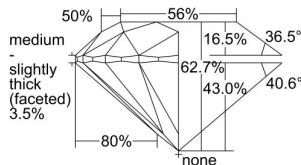

GIA®

FACSIMILE

GIA REPORT 6482817563

Verify this report at GIA.edu

GIA NATURAL DIAMOND DOSSIER®

March 14, 2024
GIA Report Number **6482817563**
Shape and Cutting Style ..... **Round Brilliant**
Measurements ..... **6.11 - 6.16 x 3.85 mm**

GRADING RESULTS

Carat Weight ..... **0.90 carat**
Color Grade ..... **L**
Clarity Grade **S11**
Cut Grade ..... **Excellent**

ADDITIONAL GRADING INFORMATION

Polish ..... **Excellent**
Symmetry ..... **Excellent**
Fluorescence ..... **None**
Clarity Characteristics ..... **Crystal**
Inscription(s): **GIA 6482817563**

PROPORTIONS

Profile to actual proportions

GRADING SCALES

GIA COLOR SCALE	GIA CLARITY SCALE	GIA CUT SCALE	
D	FLAWLESS	EXCELLENT	
E	INTERNALLY FLAWLESS		
F		VVS₁	VERY GOOD
G	VVS₂		
H	VS₁	GOOD	
I	VS₂		
J	S1₁	FAIR	
K	S1₂		
L	I₁	POOR	
M	I₂		
N	I₃		
O			
P			
Q			
R			
S			
T			
U			
V			
W			
X			
Y			
Z