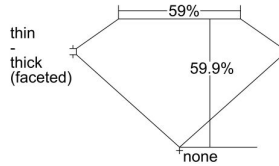

GIA®

FACSIMILE

GIA REPORT 6482811608

Verify this report at GIA.edu

GIA NATURAL DIAMOND DOSSIER®

March 13, 2024
GIA Report Number 6482811608
Shape and Cutting Style ..... Heart Brilliant
Measurements ..... 5.38 x 6.06 x 3.63 mm

GRADING RESULTS

Carat Weight ..... 0.70 carat
Color Grade ..... J
Clarity Grade VS2

ADDITIONAL GRADING INFORMATION

Polish ..... Excellent
Symmetry ..... Very Good
Fluorescence ..... Faint
Clarity Characteristics ..... Crystal, Cloud
Inscription(s): GIA 6482811608

PROPORTIONS

Profile not to actual proportions

GRADING SCALES

GIA COLOR SCALE		GIA CLARITY SCALE			
COLORLESS	D	VERY VERY SLIGHTLY INCLUDED	FLAWLESS		
	E		INTERNALLY FLAWLESS		
	F	VERY SLIGHTLY INCLUDED	VVS₁		
	G		VVS₂		
	H		VS₁		
	NEAR COLORLESS	I	SLIGHTLY INCLUDED	VS₂	
		J		SI₁	
		FAINT	K	INCLUDED	SI₂
			L		I₁
			M		I₂
VERT LIGHT	N		INCLUDED	I₃	
	O				
	P				
	Q				
	LIGHT		R		
		S			
		T			
U					
V					
W					
X					
Y					
Z