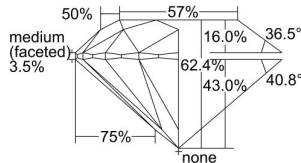

GIA®

FACSIMILE

GIA REPORT 6482809738

Verify this report at GIA.edu

GIA NATURAL DIAMOND DOSSIER®

March 13, 2024
GIA Report Number **6482809738**
Shape and Cutting Style ..... **Round Brilliant**
Measurements ..... **5.67 - 5.71 x 3.55 mm**

GRADING RESULTS

Carat Weight ..... **0.70 carat**
Color Grade ..... **G**
Clarity Grade **S11**
Cut Grade ..... **Excellent**

ADDITIONAL GRADING INFORMATION

Polish ..... **Excellent**
Symmetry ..... **Excellent**
Fluorescence ..... **Strong Blue**
Clarity Characteristics..... **Crystal, Feather**
Inscription(s): **GIA 6482809738**

PROPORTIONS

Profile to actual proportions