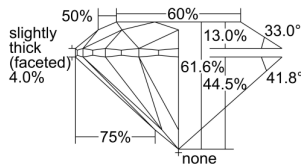

GIA®

FACSIMILE

GIA REPORT 6482806480

Verify this report at GIA.edu

GIA NATURAL DIAMOND DOSSIER®

March 14, 2024
GIA Report Number **6482806480**
Shape and Cutting Style ..... **Round Brilliant**
Measurements ..... **5.09 - 5.13 x 3.15 mm**

GRADING RESULTS

Carat Weight ..... **0.50 carat**
Color Grade ..... **I**
Clarity Grade **SI2**
Cut Grade ..... **Excellent**

ADDITIONAL GRADING INFORMATION

Polish ..... **Excellent**
Symmetry ..... **Excellent**
Fluorescence ..... **None**
Clarity Characteristics ..... **Crystal, Cloud**
Inscription(s): **GIA 6482806480**

PROPORTIONS

Profile to actual proportions