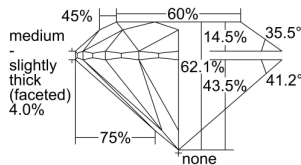

GIA®

FACSIMILE

GIA REPORT 6482804024

Verify this report at GIA.edu

GIA NATURAL DIAMOND DOSSIER®

March 13, 2024
GIA Report Number **6482804024**
Shape and Cutting Style ..... **Round Brilliant**
Measurements ..... **5.05 - 5.09 x 3.15 mm**

GRADING RESULTS

Carat Weight ..... **0.50 carat**
Color Grade ..... **D**
Clarity Grade **VS1**
Cut Grade ..... **Excellent**

ADDITIONAL GRADING INFORMATION

Polish ..... **Excellent**
Symmetry ..... **Excellent**
Fluorescence ..... **Medium Blue**
Clarity Characteristics ..... **Crystal**
Inscription(s): **GIA 6482804024**

PROPORTIONS

Profile to actual proportions

GRADING SCALES

GIA COLOR SCALE	GIA CLARITY SCALE	GIA CUT SCALE	
D	FLAWLESS	EXCELLENT	
E	INTERNALLY FLAWLESS		
F		VVS₁	VERY GOOD
G	VVS₂		
H	VS₁	GOOD	
I	VS₂		
J	SI₁	FAIR	
K	SI₂		
L	I₁	POOR	
M	I₂		
N	I₃		
O			
P			
Q			
R			
S			
T			
U			
V			
W			
X			
Y			
Z