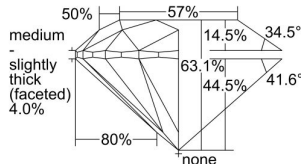

GIA®

FACSIMILE

GIA REPORT 6482788660

Verify this report at GIA.edu

GIA NATURAL DIAMOND DOSSIER®

March 11, 2024
GIA Report Number **6482788660**
Shape and Cutting Style ..... **Round Brilliant**
Measurements ..... **5.70 - 5.75 x 3.61 mm**

GRADING RESULTS

Carat Weight ..... **0.73 carat**
Color Grade ..... **G**
Clarity Grade **S11**
Cut Grade ..... **Excellent**

ADDITIONAL GRADING INFORMATION

Polish ..... **Excellent**
Symmetry ..... **Excellent**
Fluorescence ..... **Faint**
Clarity Characteristics..... **Crystal, Feather**
Inscription(s): **GIA 6482788660**

PROPORTIONS

Profile to actual proportions

GRADING SCALES

GIA COLOR SCALE

COLORED	D
	E
	F
	G
	H
	I
	J
NEAR COLORLESS	K
	L
	M
	N
	O
	P
	Q
	R
	S
	T
	U
	V
	W
	X
	Y
	Z

GIA CLARITY SCALE

FLAWLESS	VERY VERY SLIGHTLY INCLUDED	VVS₁	VVS₂	VS₁	VS₂	S1₁	S1₂	I₁	I₂	I₃	
											FLAWLESS
INTERNALLY FLAWLESS	VERY SLIGHTLY INCLUDED										

GIA CUT SCALE

EXCELLENT
VERY GOOD
GOOD
FAIR
POOR