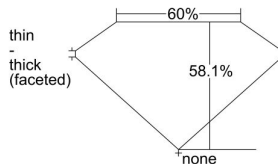

GIA®

FACSIMILE

GIA REPORT 6482776217

Verify this report at GIA.edu

GIA NATURAL DIAMOND DOSSIER®

March 11, 2024
GIA Report Number **6482776217**
Shape and Cutting Style ..... **Heart Brilliant**
Measurements ..... **4.48 x 5.18 x 3.01 mm**

GRADING RESULTS

Carat Weight ..... **0.41 carat**
Color Grade ..... **H**
Clarity Grade ..... **Internally Flawless**

ADDITIONAL GRADING INFORMATION

Polish ..... **Excellent**
Symmetry ..... **Very Good**
Fluorescence ..... **Strong Blue**
Clarity Characteristics ..... **Minor Details of Polish**
Inspection(s): **GIA 6482776217**

PROPORTIONS

Profile not to actual proportions

GRADING SCALES

GIA COLOR SCALE		GIA CLARITY SCALE			
COLORLESS	D	VERY VERY SLIGHTLY INCLUDED	FLAWLESS		
	E		INTERNALLY FLAWLESS		
	F	VERY SLIGHTLY INCLUDED	VVS₁		
	G		VVS₂		
	H		VS₁		
	NEAR COLORLESS	I	SLIGHTLY INCLUDED	VS₂	
		J		SI₁	
		FAINT	K	INCLUDED	SI₂
			L		I₁
			M		I₂
VERT LIGHT	N	LIGHT	I₃		
	O				
	P				
	Q				
	R