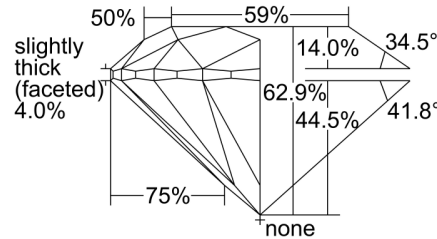

GIA NATURAL DIAMOND GRADING REPORT

March 07, 2024
GIA Report Number 6482762659
Shape and Cutting Style ..... Round Brilliant
Measurements ..... 6.51 - 6.57 x 4.11 mm

GRADING RESULTS

Carat Weight ..... 1.09 carat
Color Grade ..... G
Clarity Grade VS1
Cut Grade ..... Excellent

ADDITIONAL GRADING INFORMATION

Polish ..... Excellent
Symmetry ..... Excellent
Fluorescence ..... None
Inscription(s): GIA 6482762659

Comments: Additional clouds are not shown. Pinpoints are not shown.

PROPORTIONS

Profile to actual proportions